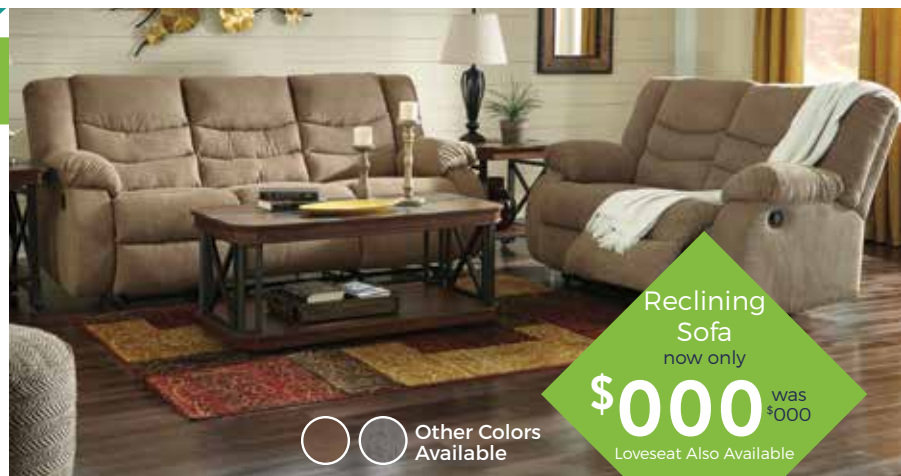

TV STANDS AVAILABLE TO FIT ANY SIZE TV!

TV Stand with  
Fireplace Insert  
now only  
**\$000**  
was \$000

TV Stand with  
Fireplace Insert  
now only  
**\$000**  
was \$000

TV Stand with  
Fireplace Insert  
now only  
**\$000**  
was \$000

TV Stand with  
Fireplace Insert  
now only  
**\$000**  
was \$000

Reclining  
Sofa  
now only  
**\$000**  
was \$000  
Loveseat Also Available

Other Colors  
Available

Reclining Sofa  
now only  
**\$000**  
was \$000  
with Chaise and  
Console

5-Piece Living Room  
now only  
**\$000** was \$000  
Includes Sofa, Loveseat, Cocktail Table and 2 End Tables

Sofa  
now only  
**\$000**  
was \$000

LIMITED TIME ONLY!

5-Piece Dining Room  
now only  
**\$000** was \$000  
Includes Table and 4 Chairs

Sofa  
now only  
**\$000** was \$000

5' x 7' Area Rugs  
starting at  
**\$000**

5-Piece Bedroom  
Includes Queen Headboard, Footboard, Rails, Dresser and Mirror  
**\$000** was \$000

Queen Panel Bed  
now only  
**\$000** was \$000